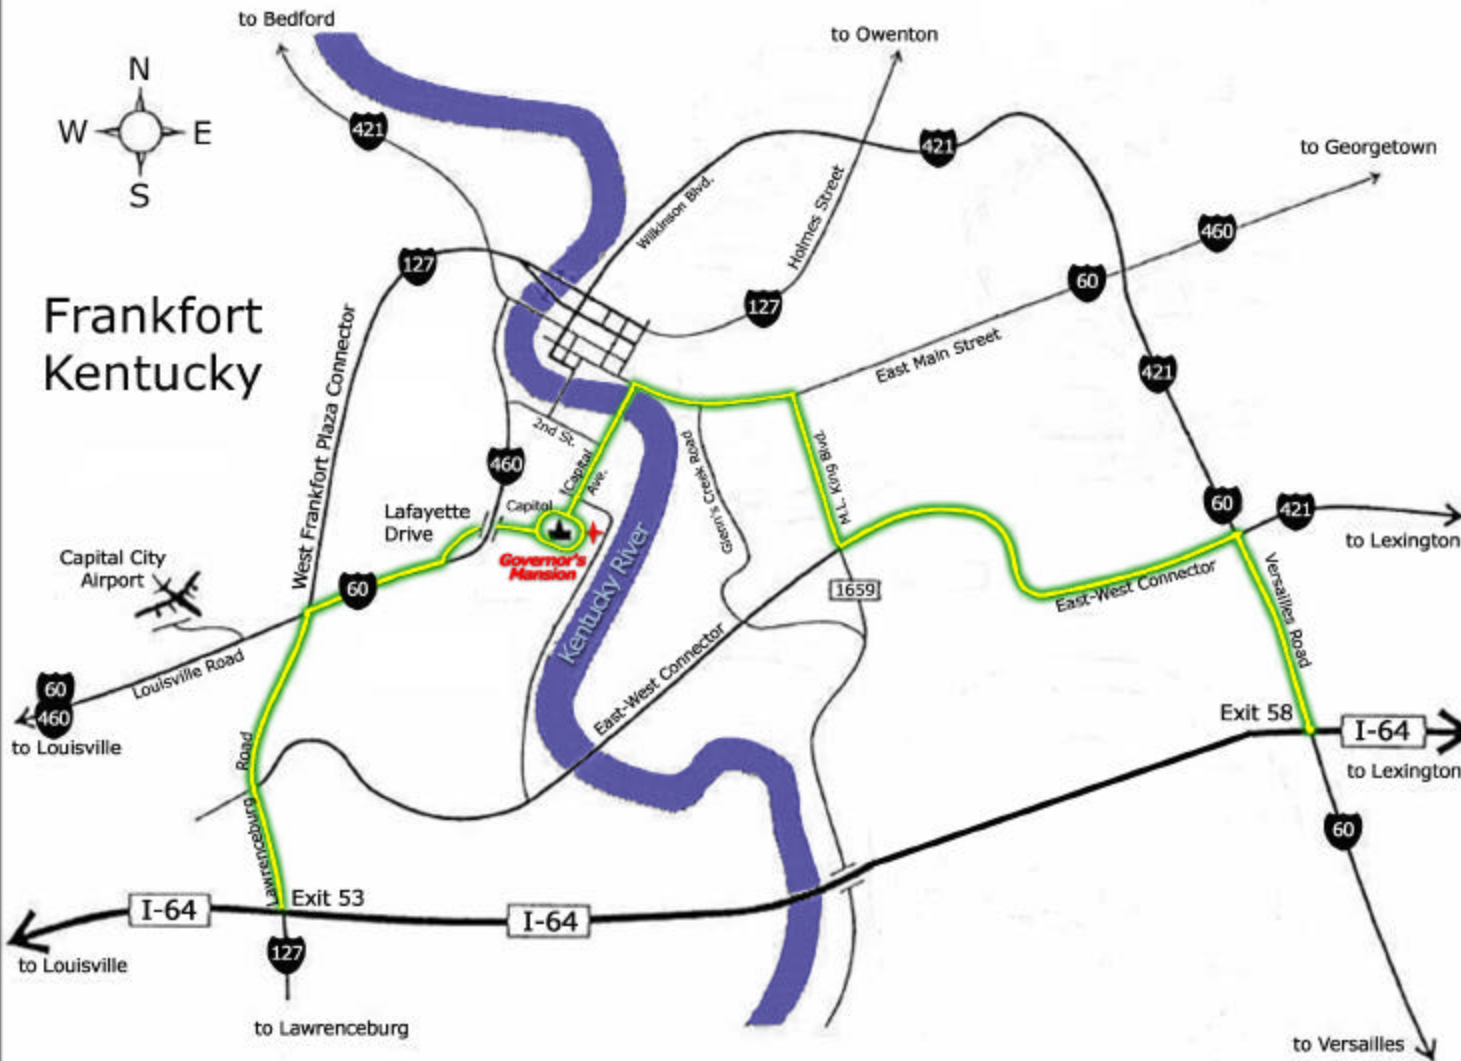

The Governor's Mansion map & directions

Directions

From Louisville

I-64 East to exit #53
 North on Hwy. 127
 Turn Right onto Hwy. 60 East
 Turn Left onto Lafayette Drive
 Continue down hill & across Shelby St.
 Follow around Capitol Building
 The Mansion will be on the right.

From Lexington

I-64 West to Exit #58
 Turn right onto Hwy. 60 North
 Turn left onto Hwy. 676 West
 Turn right onto Hwy. 1659 North
 Turn left onto Hwy. 60 West
 Follow Hwy. 60 across Ky. River
 Follow Capitol Ave. around Capitol
 The Mansion will be the right.

Parking

Parking is available directly in front of the Governor's Mansion. Additional parking is available in the Mansion's special events parking lot which is located at the entrance to the Capitol Annex parking garage. Follow Capitol Avenue between the Capitol building and the Annex and look for the signs that read, 'Mansion Event Parking.' Please contact the Capitol tour desk to arrange bus parking.